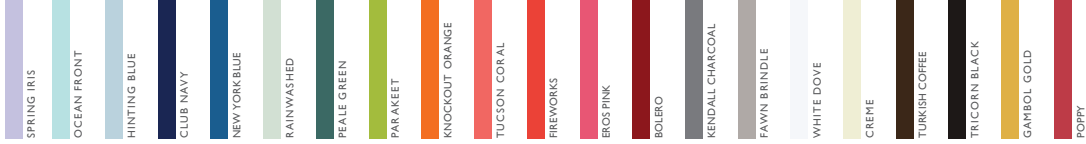

o o m p h

HOME FURNISHINGS & MORE

2021

CHARLESTON MIRROR
33W X 56H

NEWPORT RECTANGULAR MIRROR
36W X 48H

CAPRI MIRROR LARGE
31W X 43H

CAPRI MIRROR SMALL
22.5W X 30.5H

NEWPORT SQUARE MIRROR
36W X 36H